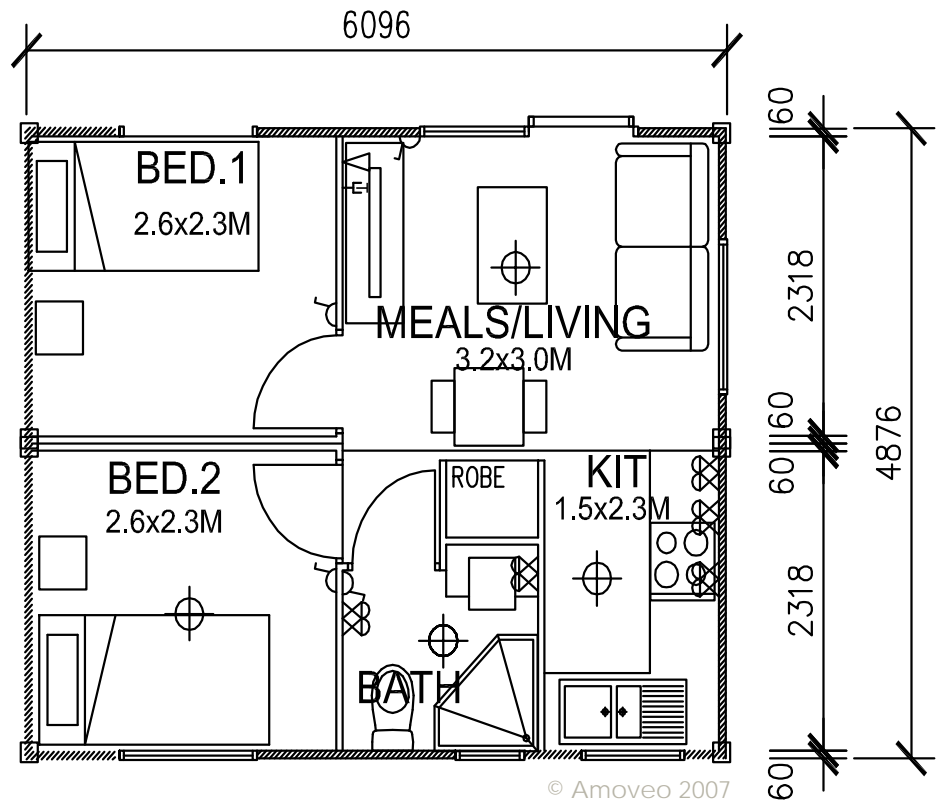

A Rare Cabin Home for the Perfect Escape.

© Amoveo 2007

Images and plans are indicative only.